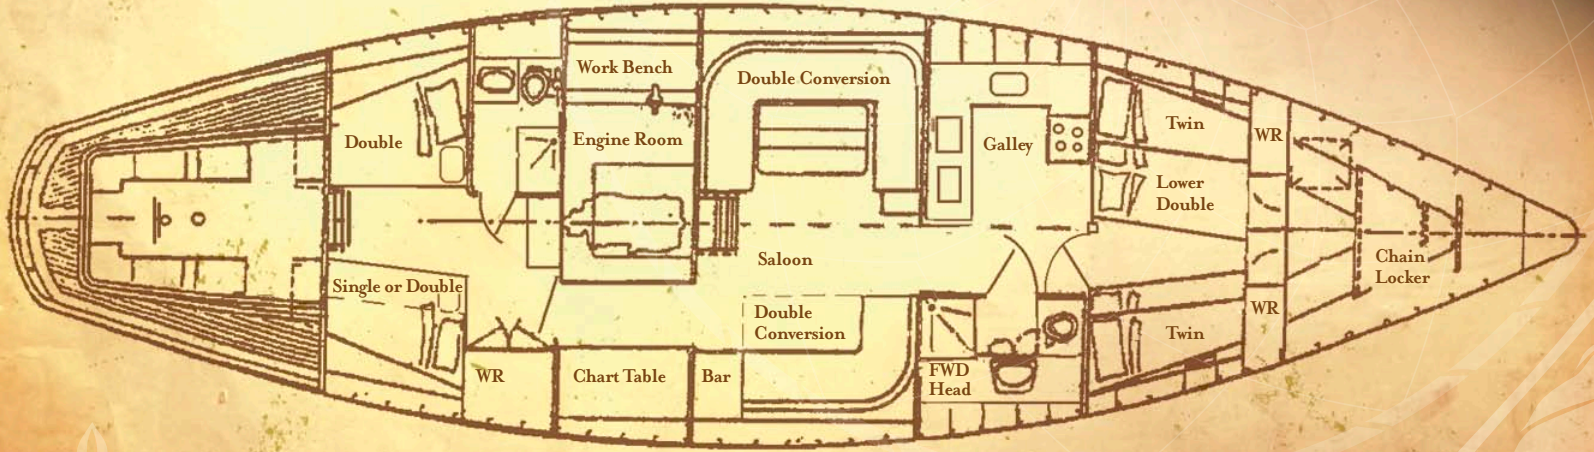

# DreamCatcher ~ 65ft Classic Ketch

Designed by Fred R. Parker, Southampton

# dreamCatcher

UNIQUE SAILING JOURNEYS